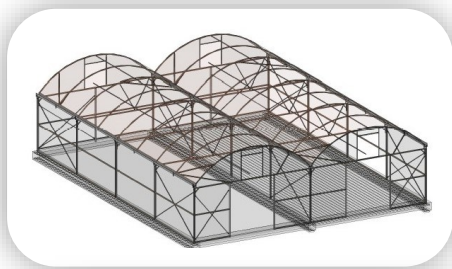

6.4m CROP COVER GREENHOUSE

We've Got You Covered

At Croft Structures, we are proud to support growers as an Australian manufacturer of plastic-covered commercial greenhouses and crop cover solutions, with strong and enduring ties to the horticultural industry.

Our 6.4m wide Crop Cover Greenhouse offers growers a versatile solution – from cost-effective manual ventilation with butterfly vents and roll-up side blinds, through to advanced automated systems featuring exhaust fans and louvres.

6.4m Wide CROP COVER GREENHOUSE	
SPECIFICATION	
Structure Style:	Crop Cover
Truss Style:	Fixed Arch Roof
No. of Spans:	Single or Multi-span
Span Width:	6.4m
Length (typical):	8.0m to 48m (not limited)
Post/Bay Spacing:	4.0m
Hoop Spacing:	2.0m
Wall Height:	2.5m to 4.0m
Roof Height Gutter to Apex:	1.6m to 2.0m
Roof Cover Options:	<ul style="list-style-type: none"> ◇ Anti-drip, High Diffusion Greenhouse Plastic. ◇ Reinforced Horticultural Grade Polyfabric. ◇ Shadecloth.
Wall Cover Options:	<ul style="list-style-type: none"> ◇ Anti-drip, High Diffusion Greenhouse Plastic. ◇ Reinforced Horticultural Grade Polyfabric. ◇ Shadecloth. ◇ Quarantine/Bio Mesh
OPTIONS & ADD-ON FEATURES	
Clear Span or Tie Rail Option	
Manually Operated Tilting Butterfly Vents to Gable Ends	
Exhaust Fans & Actuated Louvres to Gable Ends	
Roll-up Blinds to Side Walls	
Single or Double Sliding Doors	
Single or Double Tie Rails for the addition of Screens	
Inflated Twin Skin Roof and Wall Covers	
Variable Post Height Choices	
HAF Stirring/Circulation Fans	
Safety Rail to Outside Gutters	
Site-Specific Engineering– Issue of Certificate, Calculations and Drawings*	