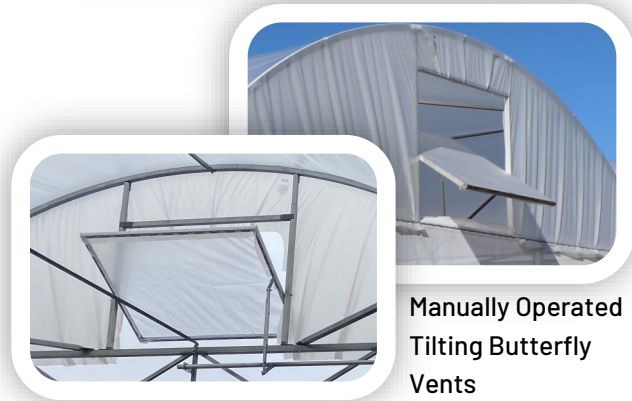

Our 6.4m wide Crop Cover Greenhouse offers growers a versatile solution – from cost-effective manual ventilation with butterfly vents and roll-up side blinds, through to advanced automated systems featuring exhaust fans and louvres.

6.4m Wide CROP COVER GREENHOUSE	
SPECIFICATION	
Structure Style:	Crop Cover
Truss Style:	Fixed Arch Roof
No. of Spans:	Single or Multi-span
Span Width:	6.4m
Length (typical):	8.0m to 48m (not limited)
Post/Bay Spacing:	4.0m
Hoop Spacing:	2.0m
Wall Height:	2.5m to 4.0m
Roof Height Gutter to Apex:	1.6m to 2.0m
Roof Cover Options:	<ul style="list-style-type: none"> ◇ Anti-drip, High Diffusion Greenhouse Plastic. ◇ Reinforced Horticultural Grade Polyfabric. ◇ Shadecloth.
Wall Cover Options:	<ul style="list-style-type: none"> ◇ Anti-drip, High Diffusion Greenhouse Plastic. ◇ Reinforced Horticultural Grade Polyfabric. ◇ Shadecloth. ◇ Quarantine/Bio Mesh
OPTIONS & ADD-ON FEATURES	
Clear Span or Tie Rail Option	
Manually Operated Tilting Butterfly Vents to Gable Ends	
Exhaust Fans & Actuated Louvres to Gable Ends	
Roll-up Blinds to Side Walls	
Single or Double Sliding Doors	
Single or Double Tie Rails for the addition of Screens	
Inflated Twin Skin Roof and Wall Covers	
Variable Post Height Choices	
HAF Stirring/Circulation Fans	
Safety Rail to Outside Gutters	
Site-Specific Engineering– Issue of Certificate, Calculations and Drawings*	

*Site-Specific Engineering issues the documents to submit to council. Croft Structures is not responsible for the application of building permits.

6.4m CROP COVER GREENHOUSE

We've Got You Covered

Clear Span Design-
Offers unobstructed
airflow and head
height

**Tie Rails (Horizontal
Bottom Chord)-** Offers
the ability to install
shade screens.

**Manually Operated
Tilting Butterfly
Vents**

**Manually Operated Roll-up
Blinds/Curtains**

**Exhaust/Extraction Fan
and Actuated Louvre
Combination**