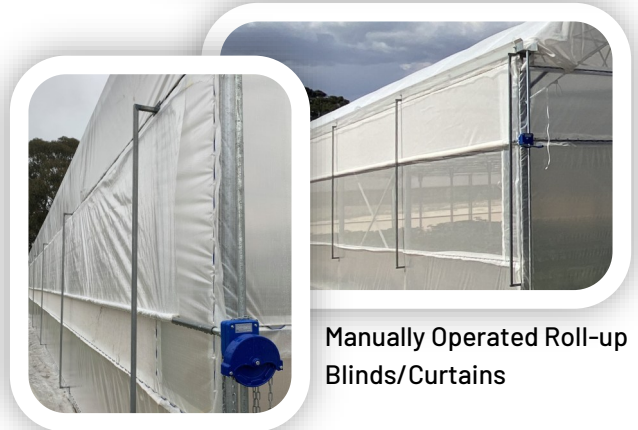

Our 6.4m wide Crop Cover Greenhouse offers growers a versatile solution – from cost-effective manual ventilation with butterfly vents and roll-up side blinds, through to advanced automated systems featuring exhaust fans and louvres.

6.4m Wide CROP COVER GREENHOUSE	
SPECIFICATION	
Structure Style:	Crop Cover
Truss Style:	Fixed Arch Roof
No. of Spans:	Single or Multi-span
Span Width:	6.4m
Length (typical):	8.0m to 48m (not limited)
Post/Bay Spacing:	4.0m
Hoop Spacing:	2.0m
Wall Height:	2.5m to 4.0m
Roof Height Gutter to Apex:	1.6m to 2.0m
Roof Cover Options:	<ul style="list-style-type: none"> ◇ Anti-drip, High Diffusion Greenhouse Plastic. ◇ Reinforced Horticultural Grade Polyfabric. ◇ Shadecloth.
Wall Cover Options:	<ul style="list-style-type: none"> ◇ Anti-drip, High Diffusion Greenhouse Plastic. ◇ Reinforced Horticultural Grade Polyfabric. ◇ Shadecloth. ◇ Quarantine/Bio Mesh
OPTIONS & ADD-ON FEATURES	
Clear Span or Tie Rail Option	
Manually Operated Tilting Butterfly Vents to Gable Ends	
Exhaust Fans & Actuated Louvres to Gable Ends	
Roll-up Blinds to Side Walls	
Single or Double Sliding Doors	
Single or Double Tie Rails for the addition of Screens	
Inflated Twin Skin Roof and Wall Covers	
Variable Post Height Choices	
HAF Stirring/Circulation Fans	
Safety Rail to Outside Gutters	
Site-Specific Engineering– Issue of Certificate, Calculations and Drawings*	

*Site-Specific Engineering issues the documents to submit to council. Croft Structures is not responsible for the application of building permits.

6.4m CROP COVER GREENHOUSE

We've Got You Covered

Clear Span Design-
Offers unobstructed
airflow and head
height

**Tie Rails (Horizontal
Bottom Chord)-** Offers
the ability to install
shade screens.

**Manually Operated
Tilting Butterfly
Vents**

**Manually Operated Roll-up
Blinds/Curtains**

**Exhaust/Extraction Fan
and Actuated Louvre
Combination**