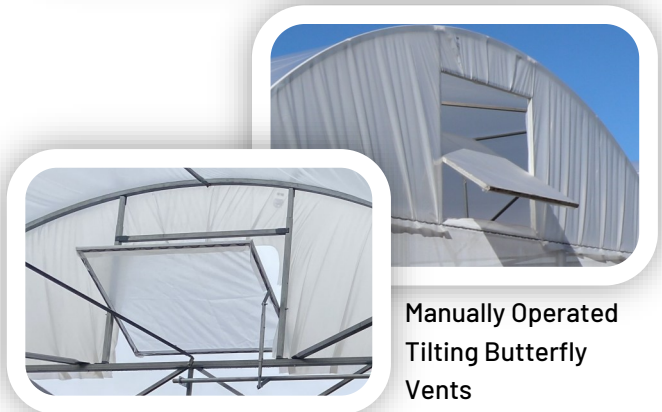

Our 8.0m wide Crop Cover Greenhouse offers growers a versatile solution – from cost-effective manual ventilation with butterfly vents and roll-up side blinds, through to advanced automated systems featuring exhaust fans and louvres.

8.0m Wide CROP COVER GREENHOUSE	
SPECIFICATION	
Structure Style:	Crop Cover
Truss Style:	Fixed Arch Roof
No. of Spans:	Single or Multi-span
Span Width:	8.0m
Length (typical):	8.0m to 48m (not limited)
Post/Bay Spacing:	4.0m
Hoop Spacing:	2.0m
Wall Height:	2.5m to 4.0m
Roof Height Gutter to Apex:	Approx. 2.0m
Roof Cover Options:	<ul style="list-style-type: none"> ◇ Anti-drip, High Diffusion Greenhouse Plastic. ◇ Reinforced Horticultural Grade Polyfabric. ◇ Shadecloth.
Wall Cover Options:	<ul style="list-style-type: none"> ◇ Anti-drip, High Diffusion Greenhouse Plastic. ◇ Reinforced Horticultural Grade Polyfabric. ◇ Shadecloth. ◇ Quarantine/Bio Mesh
OPTIONS & ADD-ON FEATURES	
Clear Span or Tie Rail Option	
Manually Operated Tilting Butterfly Vents to Gable Ends	
Exhaust Fans & Actuated Louvres to Gable Ends (automation by other)	
Roll-up Blinds to Side Walls	
Single or Double Sliding Doors	
Single or Double Tie Rails for the addition of Screens	
Inflated Twin Skin Roof and Wall Covers	
Variable Post Height Choices	
HAF Stirring/Circulation Fans	
Safety Rail to Outside Gutters	
Site-Specific Engineering– Issue of Certificate, Calculations and Drawings*	

8.0m CROP COVER GREENHOUSE

We've Got You Covered

Clear Span Design-
Offers unobstructed
airflow and head
height

Tie Rails (Horizontal
Bottom Chord)- Offers
the ability to install
shade screens.

Manually Operated
Tilting Butterfly
Vents

Manually Operated
Roll-up Blinds/
Curtains

Exhaust/Extraction Fan
and Actuated Louvre
Combination

Heavy Duty
Single or Double
Sliding Doors