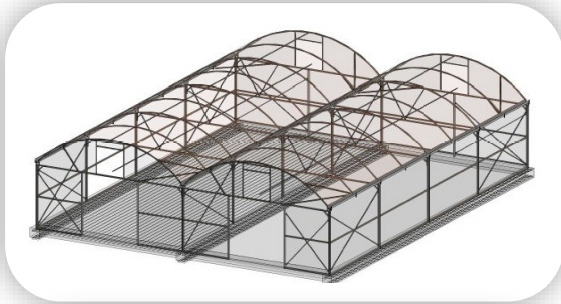

8.0m CROP COVER GREENHOUSE

We've Got You Covered

At Croft Structures, we are proud to support growers as an Australian manufacturer of plastic-covered commercial greenhouses and crop cover solutions, with strong and enduring ties to the horticultural industry.

Our 8.0m wide Crop Cover Greenhouse offers growers a versatile solution – from cost-effective manual ventilation with butterfly vents and roll-up side blinds, through to advanced automated systems featuring exhaust fans and louvres.

8.0m Wide CROP COVER GREENHOUSE	
SPECIFICATION	
Structure Style:	Crop Cover
Truss Style:	Fixed Arch Roof
No. of Spans:	Single or Multi-span
Span Width:	8.0m
Length (typical):	8.0m to 48m (not limited)
Post/Bay Spacing:	4.0m
Hoop Spacing:	2.0m
Wall Height:	2.5m to 4.0m
Roof Height Gutter to Apex:	Approx. 2.0m
Roof Cover Options:	<ul style="list-style-type: none"> ◇ Anti-drip, High Diffusion Greenhouse Plastic. ◇ Reinforced Horticultural Grade Polyfabric. ◇ Shadecloth.
Wall Cover Options:	<ul style="list-style-type: none"> ◇ Anti-drip, High Diffusion Greenhouse Plastic. ◇ Reinforced Horticultural Grade Polyfabric. ◇ Shadecloth. ◇ Quarantine/Bio Mesh
OPTIONS & ADD-ON FEATURES	
Clear Span or Tie Rail Option	
Manually Operated Tilting Butterfly Vents to Gable Ends	
Exhaust Fans & Actuated Louvres to Gable Ends (automation by other)	
Roll-up Blinds to Side Walls	
Single or Double Sliding Doors	
Single or Double Tie Rails for the addition of Screens	
Inflated Twin Skin Roof and Wall Covers	
Variable Post Height Choices	
HAF Stirring/Circulation Fans	
Safety Rail to Outside Gutters	
Site-Specific Engineering– Issue of Certificate, Calculations and Drawings*	

8.0m CROP COVER GREENHOUSE

We've Got You Covered

Clear Span Design-
Offers unobstructed
airflow and head
height

Tie Rails (Horizontal
Bottom Chord)- Offers
the ability to install
shade screens.

Manually Operated
Tilting Butterfly
Vents